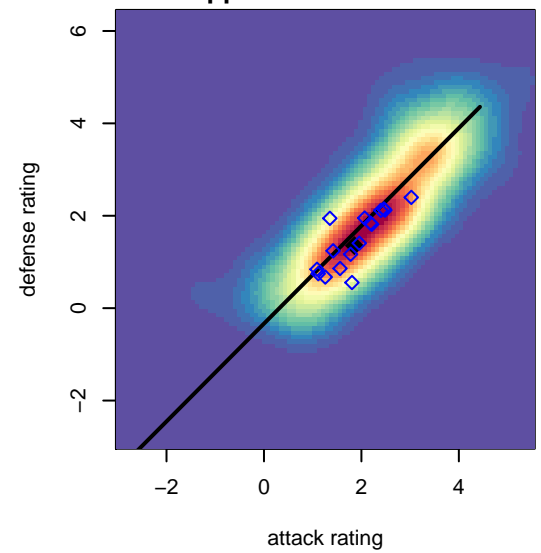

Eastside FC Blue G02

Eastside FC
 Preston, WA
 G02 total strength=1263
 attack=6.4 defense=3.87
 spr league = Win RCL G02 Div 4
 notes= Bubar 2016

alt names used:
 Eastside FC G02 Blue Bubar
 EFC G02 Blue – Bubar
 Eastside FC G02 Blue Bubar
 Eastside FC G02 Blue C
 Eastside FC G02 Blue C
 Eastside FC G02 Blue C

Venues played:
 2016 RVS Classic GU15
 2016 Seattle United Cup GU15 Gold
 2016 Eastside FC Cup GU15
 2016 Win RCL G02 Div 4
 2016 WYS Presidents Cup G02 Division 2

**attack and defense variance (black dot)
relative to other teams
and top 10 in region**

**attack and defense rating
relative to others at age
and all opponents in last 13 months**

**attack and defense rating
relative to others at age
and all opponents in last 13 months**

Performance relative to 13 month average

Performance relative to 13 month average

Distribution of opponents
 Red = Lose zone, Blue = Win zone, Green = Even
 Black line separates win/lose zones

lot. A=Neither has attack advantage, B=Opponent has both attack and defense advantage, C=Opponent has both attack and defense disadvantage, D=Both have