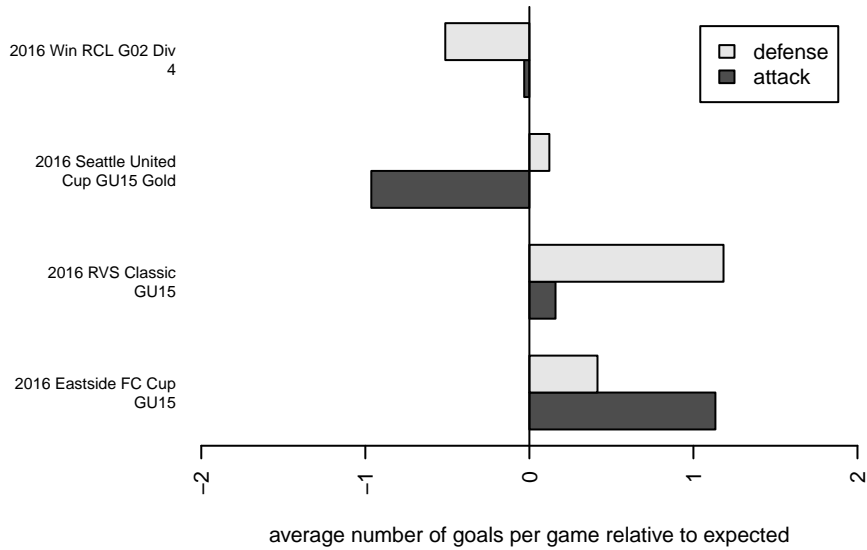

Eastside FC Blue G02

Eastside FC
 Preston, WA
 G02 total strength=1263
 attack=6.4 defense=3.87
 spr league = Win RCL G02 Div 4
 notes= Bubar 2016

alt names used:
 Eastside FC G02 Blue Bubar
 EFC G02 Blue – Bubar
 Eastside FC G02 Blue Bubar
 Eastside FC G02 Blue C
 Eastside FC G02 Blue C
 Eastside FC G02 Blue C

Venues played:
 2016 RVS Classic GU15
 2016 Seattle United Cup GU15 Gold
 2016 Eastside FC Cup GU15
 2016 Win RCL G02 Div 4
 2016 WYS Presidents Cup G02 Division 2

**attack and defense variance (black dot)
relative to other teams
and top 10 in region**

**attack and defense rating
relative to others at age
and all opponents in last 13 months**

**attack and defense rating
relative to others at age
and all opponents in last 13 months**

Performance relative to 13 month average

Performance relative to 13 month average

Distribution of opponents
 Red = Lose zone, Blue = Win zone, Green = Even
 Black line separates win/lose zones

lot. A=Neither has attack advantage, B=Opponent has both attack and defense advantage, C=Opponent has both attack and defense disadvantage, D=Both have