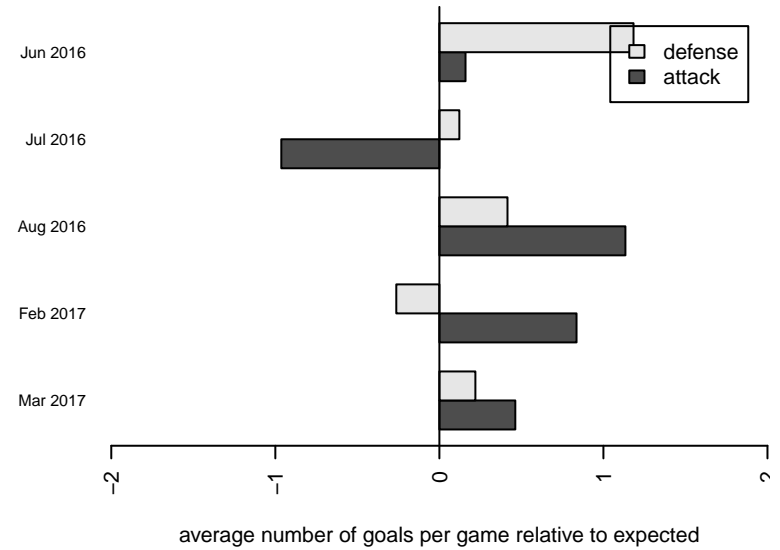

Venues played:
 2016 RVS Classic GU15
 2016 Seattle United Cup GU15 Gold
 2016 Eastside FC Cup GU15
 2016 Win RCL G02 Div 4
 2016 WYS Presidents Cup G02 Division 2

**attack and defense variance (black dot)
relative to other teams
and top 10 in region**

**attack and defense rating
relative to others at age
and all opponents in last 13 months**

**attack and defense rating
relative to others at age
and all opponents in last 13 months**

Performance relative to 13 month average

Performance relative to 13 month average

Distribution of opponents
 Red = Lose zone, Blue = Win zone, Green = Even
 Black line separates win/lose zones

lot. A=Neither has attack advantage, B=Opponent has both attack and defense advantage, C=Opponent has both attack and defense disadvantage, D=Both have