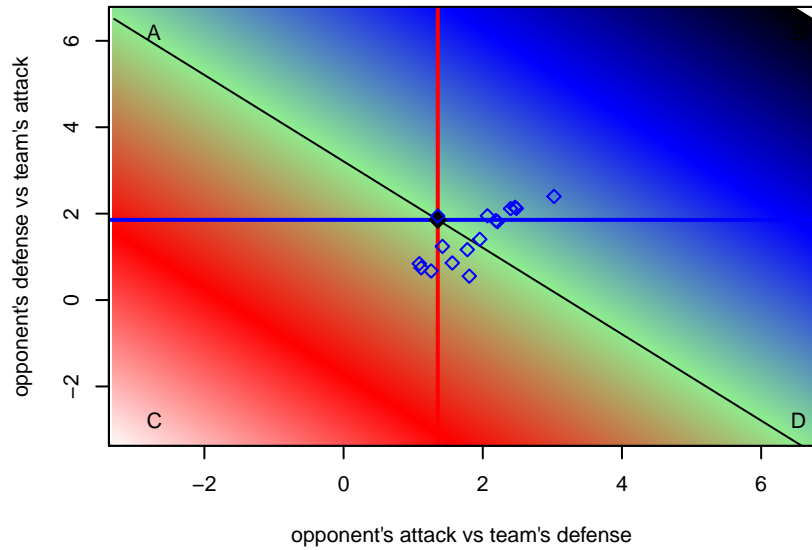

**attack and defense rating
relative to others at age
and all opponents in last 13 months**

**attack and defense rating
relative to others at age
and all opponents in last 13 months**

Performance relative to 13 month average

Performance relative to 13 month average

Distribution of opponents
 Red = Lose zone, Blue = Win zone, Green = Even
 Black line separates win/lose zones

lot. A=Neither has attack advantage, B=Opponent has both attack and defense advantage, C=Opponent has both attack and defense disadvantage, D=Both have