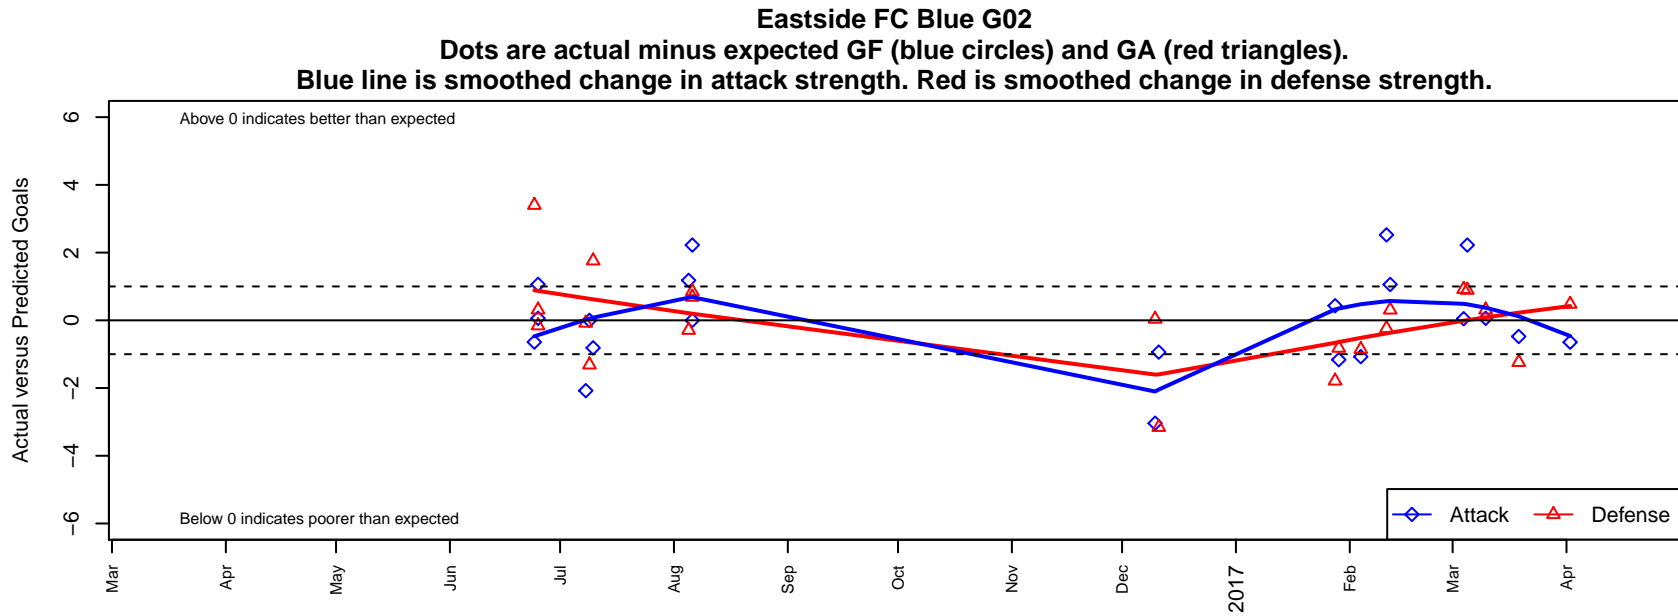

**attack and defense variance (black dot)
relative to other teams
and top 10 in region**

**attack and defense rating
relative to others at age
and all opponents in last 13 months**

**attack and defense rating
relative to others at age
and all opponents in last 13 months**

Eastside FC Blue G02

Eastside FC
Preston, WA
G02 total strength=1263
attack=6.4 defense=3.87
spr league = Win RCL G02 Div 4
notes= Bubar 2016

alt names used:
Eastside FC G02 Blue Bubar
EFC G02 Blue – Bubar
Eastside FC G02 Blue Bubar
Eastside FC G02 Blue C
Eastside FC G02 Blue C
Eastside FC G02 Blue C

Venues played:
2016 RVS Classic GU15
2016 Seattle United Cup GU15 Gold
2016 Eastside FC Cup GU15
2016 Win RCL G02 Div 4
2016 WYS Presidents Cup G02 Division 2