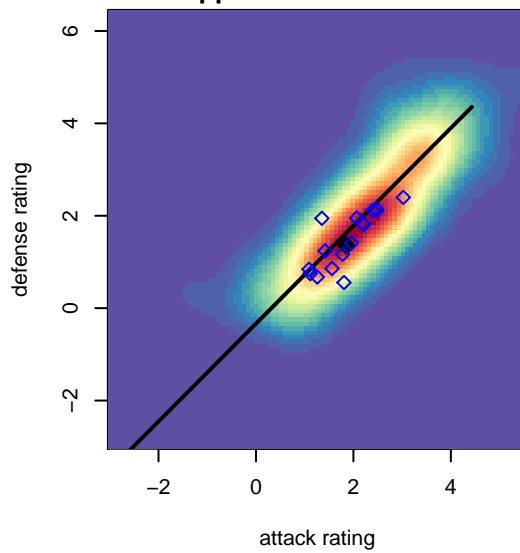

Eastside FC Blue G02

Eastside FC
 Preston, WA
 G02 total strength=1263
 attack=6.4 defense=3.87
 spr league = Win RCL G02 Div 4
 notes= Bubar 2016

alt names used:
 Eastside FC G02 Blue Bubar
 EFC G02 Blue – Bubar
 Eastside FC G02 Blue Bubar
 Eastside FC G02 Blue C
 Eastside FC G02 Blue C
 Eastside FC G02 Blue C

Venues played:
 2016 RVS Classic GU15
 2016 Seattle United Cup GU15 Gold
 2016 Eastside FC Cup GU15
 2016 Win RCL G02 Div 4
 2016 WYS Presidents Cup G02 Division 2

**attack and defense variance (black dot)
relative to other teams
and top 10 in region**

**attack and defense rating
relative to others at age
and all opponents in last 13 months**

**attack and defense rating
relative to others at age
and all opponents in last 13 months**

Performance relative to 13 month average

Performance relative to 13 month average

Distribution of opponents
 Red = Lose zone, Blue = Win zone, Green = Even
 Black line separates win/lose zones

lot. A=Neither has attack advantage, B=Opponent has both attack and defense advantage, C=Opponent has both attack and defense disadvantage, D=Both have